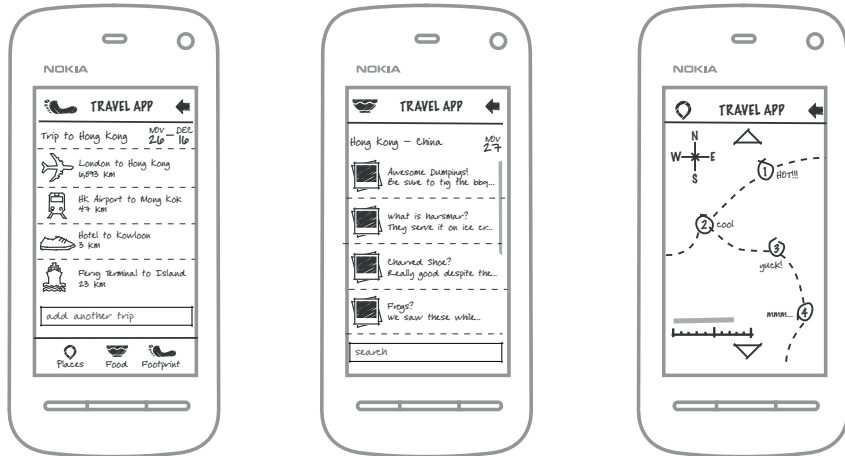

Forum Nokia Design and Paper Prototyping Templates

These templates are designed to be printed on standard A4 paper. Use them in the following ways—or invent your own uses.

Note: Templates and components are included for Nokia touch devices (based on a 360 pixels by 640 pixels display), and non-touch devices (based on a 240 pixels by 320 pixels display). Device screens and components are not 100% size and have been scaled to accommodate printing on A4 paper.

1. Wireframing and conceptual design

Project: _____ Author: _____ Version: _____ Page: _____