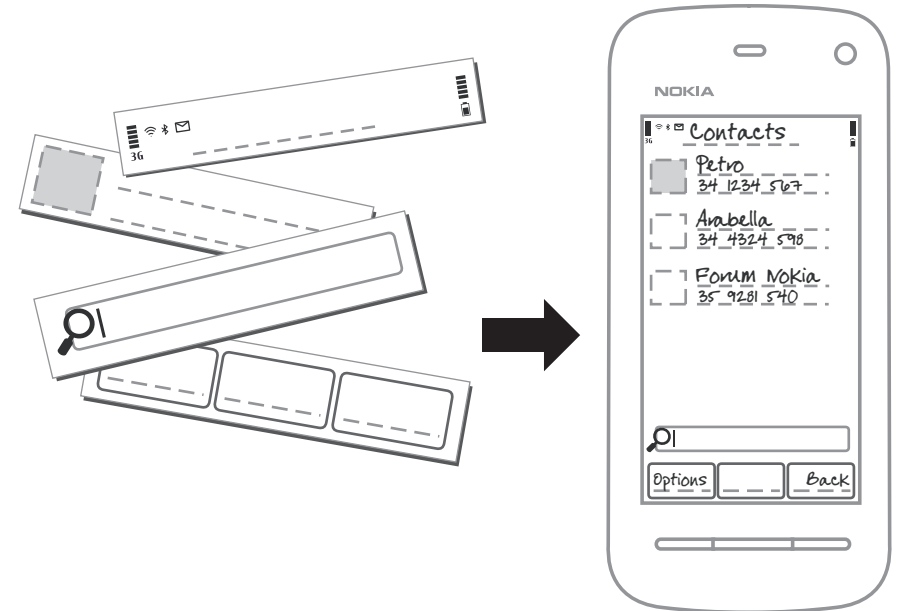

2. Paper prototyping