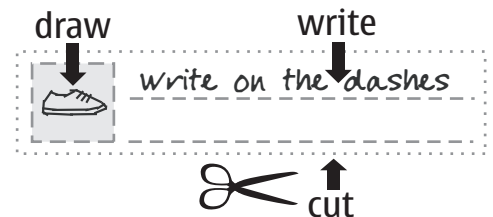

The sketching templates include portrait and landscape device views and are ideal to create quick conceptual sketches or simple pencil-sketch wireframes.

## 2. Paper prototyping

Print and cut out the template components, then stick them onto a device template to build paper prototypes.

### TIPS

Use a coloured marker to indicate which user interface components are highlighted or have focus.

Draw in the boxes.  
Write on the dashes.  
Cut on the dotted lines.  
If there's no dotted line, cut wherever you'd like.